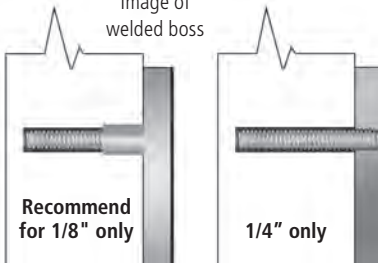

### CLEAR COATS

*Horizontal brushed grain is standard on all plaques.*

**MOUNTING OPTIONS**

Image of welded boss

(welded stud boss) (drilled & tapped)  
**Blind Stud Mount**

**Plain**

**Double Face Tape**  
(interior only)