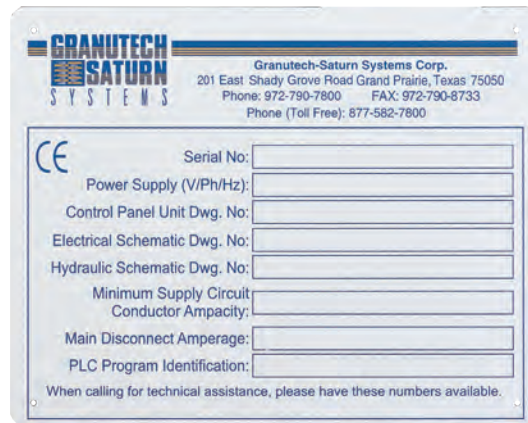

▼ 4-3/4" H x 6"W Screen Printed .040" satin anodized aluminum