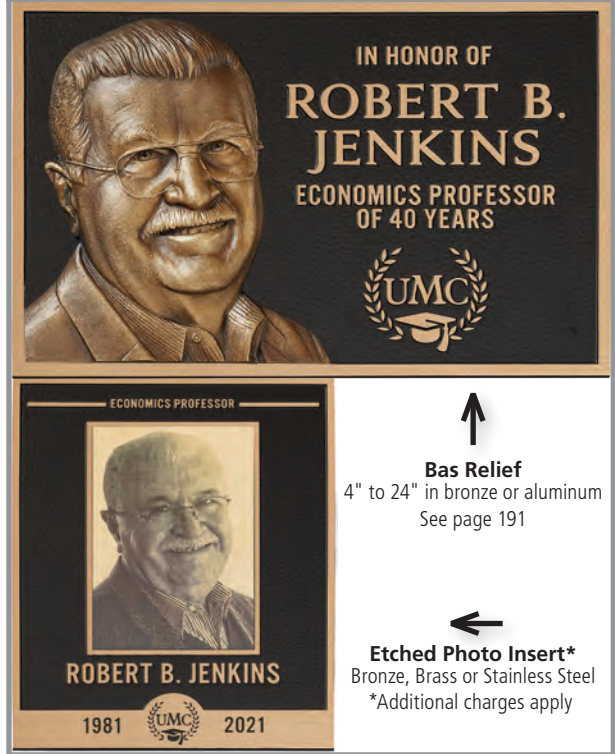

PORTRAIT OPTIONS