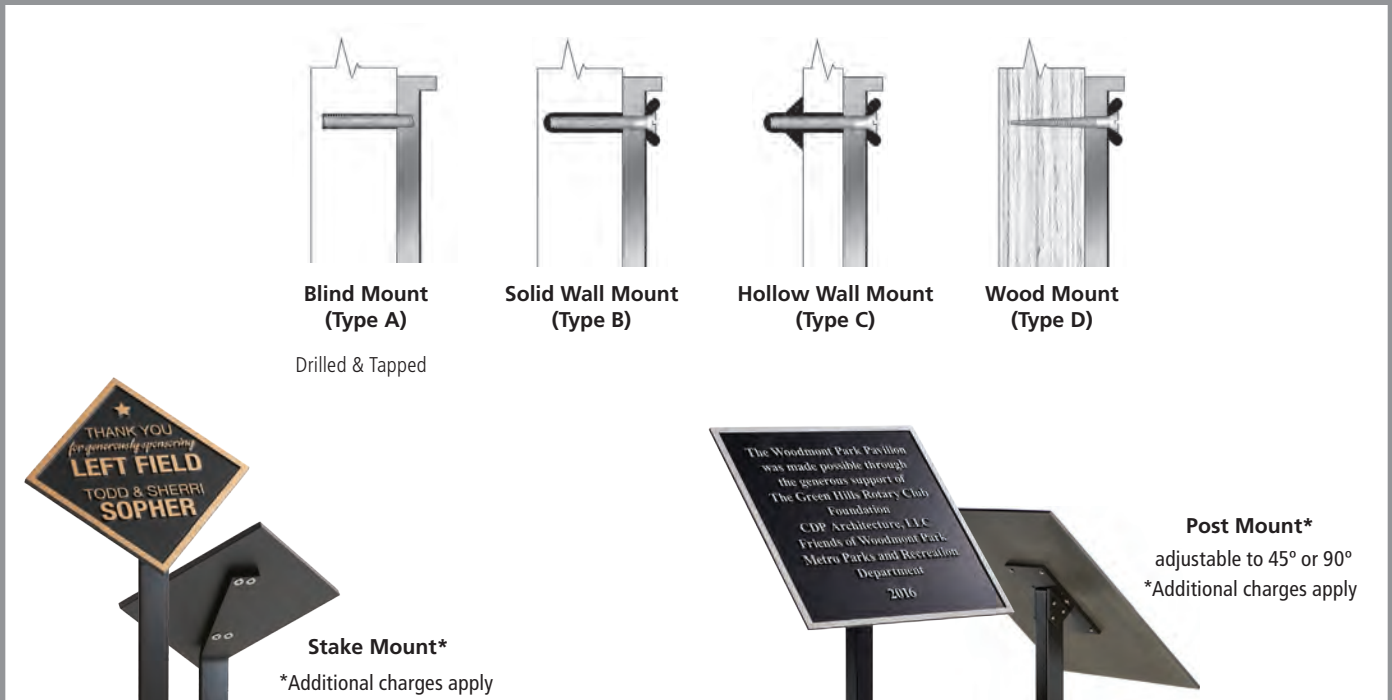

### CLEAR COATS

Satin	
Gloss	Semi-Gloss
Matte	Horizontal brushed grain is standard on all plaques.

Satin is standard on brushed finishes. Matte is standard on PhotoRelief™. Clear coat for harsh environments is also available upon request at no charge.

**BORDERS**

**PORTRAIT OPTIONS**

**MOUNTING OPTIONS**