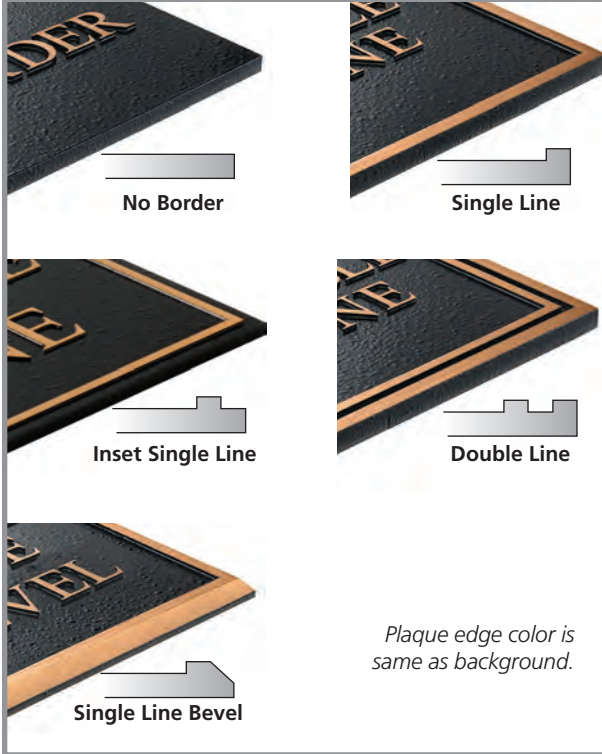

BORDERS

PORTRAIT OPTIONS

MOUNTING OPTIONS